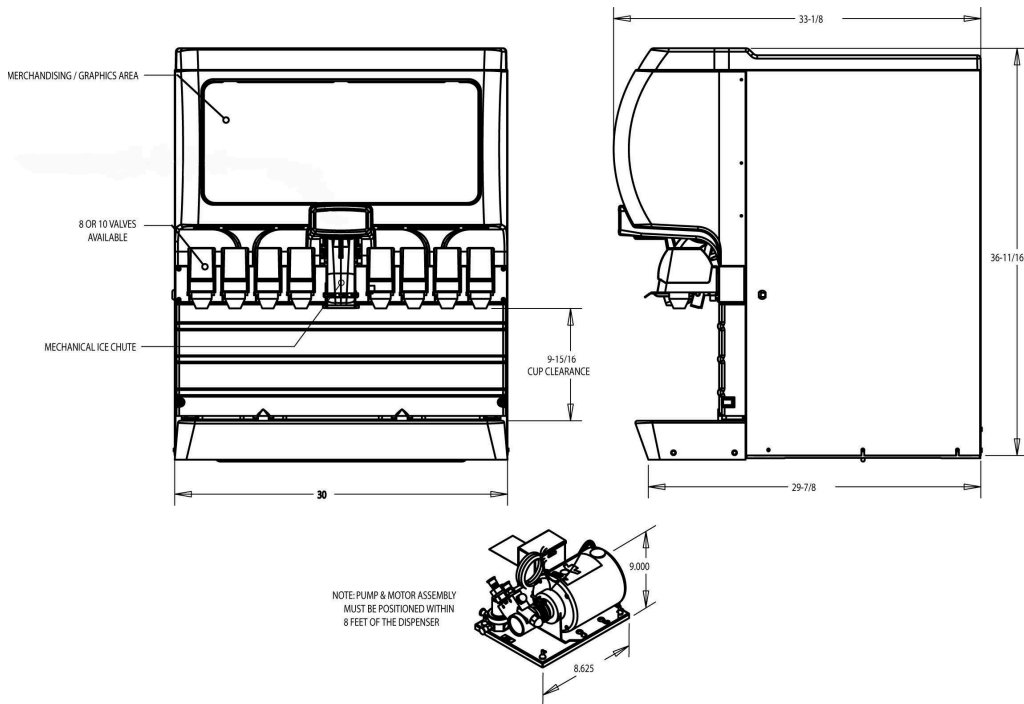

IDC215 Post-Mix Dispenser

Specification Sheet

Part Number	Description
621057430	IDC215 with 8 UFB-1™ 2-4 oz Sanitary Lever valves, 115 V / 60 Hz
621064257	IDC215 with 10 UFB-1™ 2-4 oz Sanitary Lever valves, 115 V / 60 Hz
Includes integrated Icemaker Adapter Kit	

Technical Specifications

Electrical Requirements	115v/60Hz/9.3 Amps 230v/50-60Hz/4.7 Amps
Type Of Valves	UFB-1™ 2-4 oz / sec post-mix
Number Of Valves	8-10
Beverage Manifold	TotalFlex™
Cup Clearance	10"
Graphic Dimension	(Template Available)
Ice Storage Capacity	215lbs (97.5kg)
Standard Features	Timed ice agitation, key switch and 4" legs

Water Connection	Water: 0.375" (9.5mm)
Syrup Connection	Syrup: 0.375" (9.5mm)
Drain Size	0.75" (19.1mm) pvc (npt) pipe or flexible tubing
Shipping Weight	350lbs (150kg)
Agency Listings	

To learn more about the **Cornelius IDC215 Dispenser**, visit cornelius.com

Pepsi And IntelliCarb Are Registered Trademarks Of Pepsi Co, Inc.

© 2025 Marmon Foodservice Technologies, Inc 250630
All sales subject to terms and conditions applicable at time of sale. marmonfoodservice.com/tandcsale